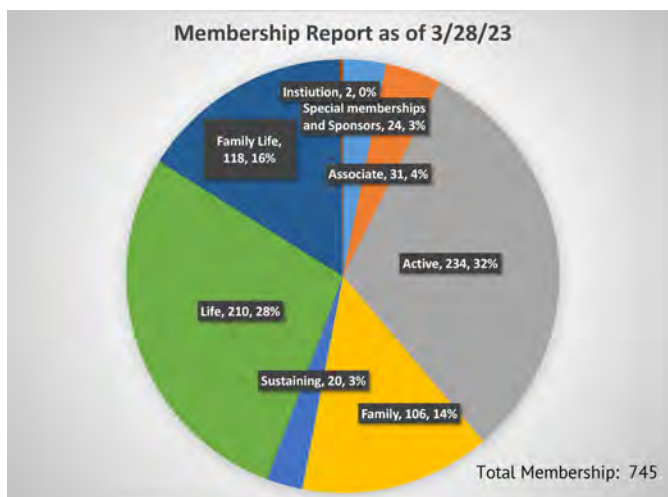

- WEB PAGES of INTEREST -

FRRS Official Site	www.WPLives.org
CZ Virtual Museum	calzephyr.railfan.net
California Zephyr	californiazephyr.org
Western Pacific Pages	www.WPLives.com
WP Virtual Museum	wpmuseum.railfan.net
Tidewater Southern Pages	www.TidewaterSouthern.com
Central California Traction	www.trainweb.org/tractionco