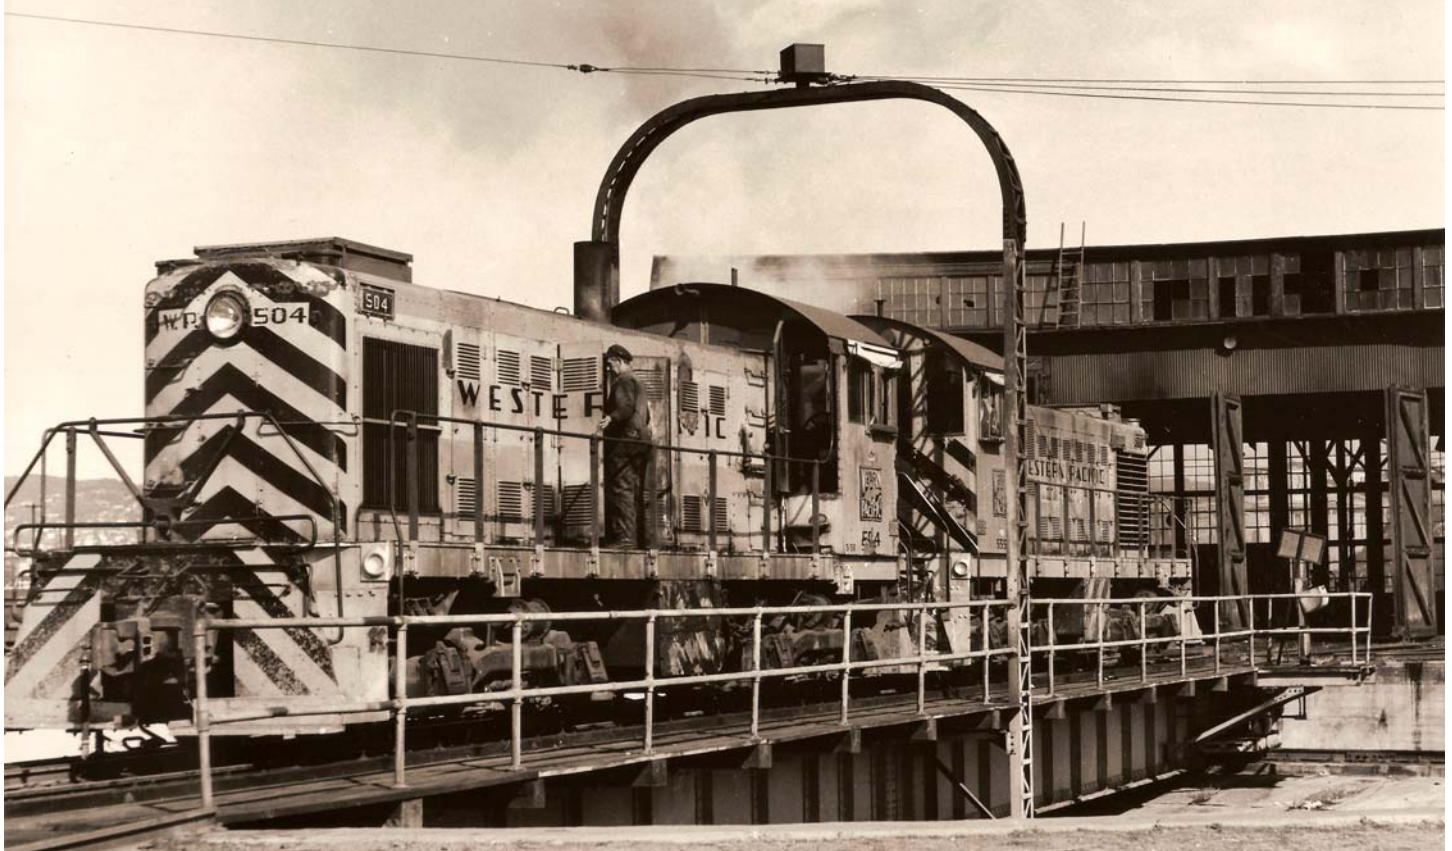

The Train Sheet

Feather River Rail Society

P.O. Box 608

Portola, CA 96122-0608

Change Service Requested

PRSR STD

U.S. Postage

PAID

Permit No. 580

Manhattan, KS

66502

FROM THE PAST - WP Alco switchers 504 and 555 take a spin on the turntable. Today, WP 504 is in the collection of the WPRM. -FRRS / WPRRHS Archives