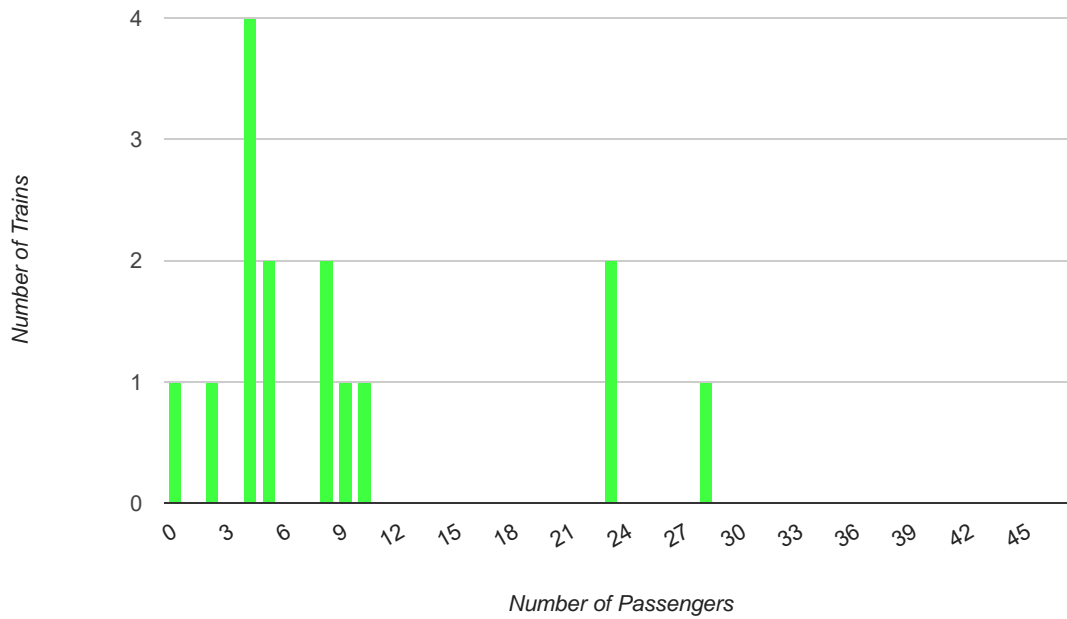

Total number of dates: 34

Total number of scheduled trains: 272

<b>Passenger Counts</b>	<b>Train Times:</b>								
<b>Sorted by Day of Weekend</b>	<b>1200</b>	<b>1230</b>	<b>1300</b>	<b>1330</b>	<b>1400</b>	<b>1430</b>	<b>1500</b>	<b>1530</b>	<b>Totals</b>
Saturday - Total Passengers	190	149	102	114	117	78	78	85	913
Sunday - Total Passengers	198	137	134	85	77	87	70	75	863
Holiday - Total Passengers	34	19	10	13	18	7	9	1	111
Saturday Averages	12.7	9.9	6.8	7.6	7.8	5.2	5.2	5.7	60.9
Sunday Averages	13.2	9.1	8.9	5.7	5.1	5.8	4.7	5.0	57.5
Holiday Averages	8.5	4.8	2.5	3.2	4.5	1.8	2.2	0.2	27.8
Saturday - Zero Passenger Runs	3	0	2	2	1	3	5	3	19
Sunday - Zero Passenger Runs	1	1	1	1	5	2	6	8	25
Holiday - Zero Passenger Runs	1	0	2	2	2	3	2	3	15

**Passengers by Train Time (year to date)**

**Average Passengers by Train Time (year to date)**

Number of Zero Passenger Trains by Train Time (year to date)

**Passengers on all 1500 Trains**

**Passengers on all 1530 Trains**

**Passengers on Saturday 1200 Trains**

**Passengers on Saturday 1230 Trains**

**Passengers on Saturday 1500 Trains**

**Passengers on Saturday 1530 Trains**

**Passengers on Sunday 1200 Trains**

**Passengers on Sunday 1230 Trains**

**Passengers on Sunday 1400 Trains**

**Passengers on Sunday 1430 Trains**

**Passengers on Sunday 1500 Trains**

**Passengers on Sunday 1530 Trains**