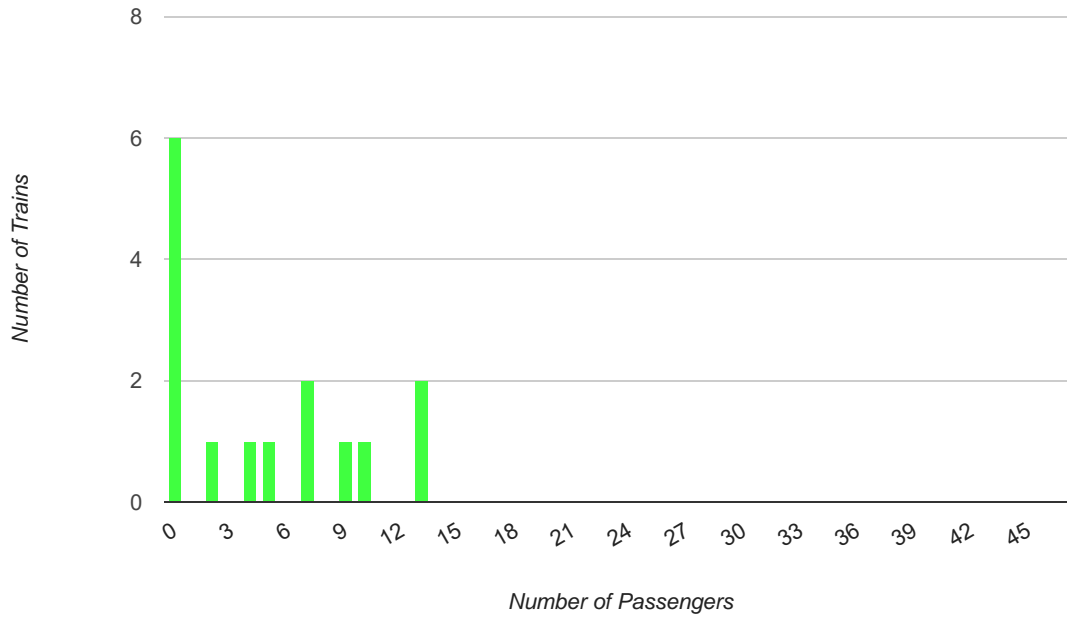

Total number of dates: 34

Total number of scheduled trains: 272

<b>Passenger Counts</b>	<b>Train Times:</b>								
<b>Sorted by Day of Weekend</b>	<b>1200</b>	<b>1230</b>	<b>1300</b>	<b>1330</b>	<b>1400</b>	<b>1430</b>	<b>1500</b>	<b>1530</b>	<b>Totals</b>
Saturday - Total Passengers	190	149	102	114	117	78	78	85	913
Sunday - Total Passengers	198	137	134	85	77	87	70	75	863
Holiday - Total Passengers	34	19	10	13	18	7	9	1	111
Saturday Averages	12.7	9.9	6.8	7.6	7.8	5.2	5.2	5.7	60.9
Sunday Averages	13.2	9.1	8.9	5.7	5.1	5.8	4.7	5.0	57.5
Holiday Averages	8.5	4.8	2.5	3.2	4.5	1.8	2.2	0.2	27.8
Saturday - Zero Passenger Runs	3	0	2	2	1	3	5	3	19
Sunday - Zero Passenger Runs	1	1	1	1	5	2	6	8	25
Holiday - Zero Passenger Runs	1	0	2	2	2	3	2	3	15

**Passengers by Train Time (year to date)**

**Average Passengers by Train Time (year to date)**

Number of Zero Passenger Trains by Train Time (year to date)

**Passengers on all 1500 Trains**

**Passengers on all 1530 Trains**

**Passengers on Saturday 1200 Trains**

**Passengers on Saturday 1230 Trains**

**Passengers on Saturday 1500 Trains**

**Passengers on Saturday 1530 Trains**

**Passengers on Sunday 1200 Trains**

**Passengers on Sunday 1230 Trains**

**Passengers on Sunday 1400 Trains**

**Passengers on Sunday 1430 Trains**

**Passengers on Sunday 1500 Trains**

**Passengers on Sunday 1530 Trains**