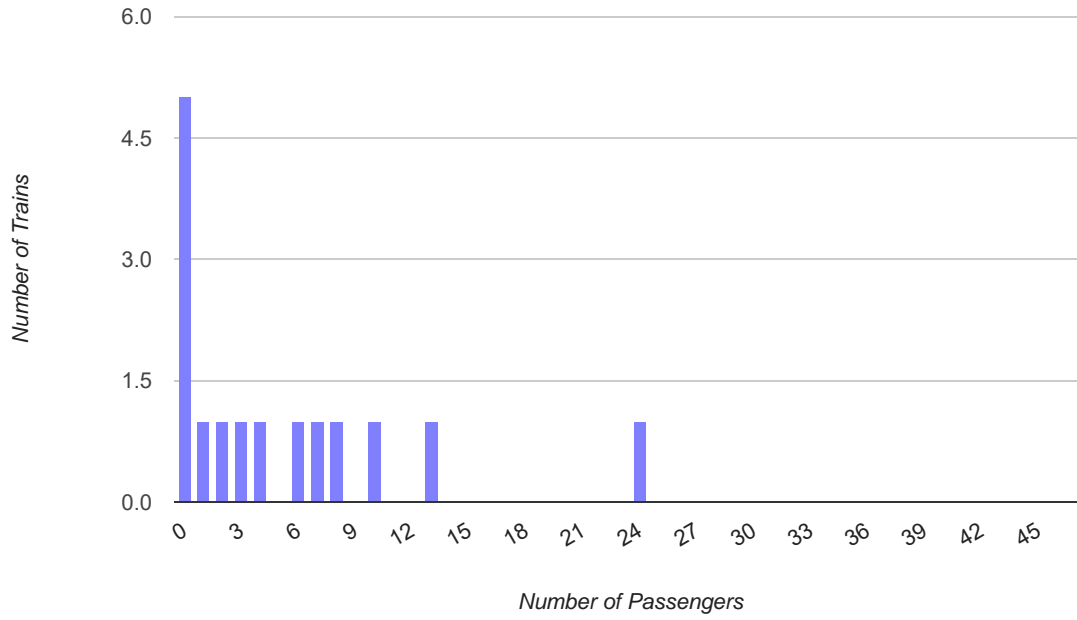

Total number of dates: 34

Total number of scheduled trains: 272

<b>Passenger Counts</b>	<b>Train Times:</b>								
<b>Sorted by Day of Weekend</b>	<b>1200</b>	<b>1230</b>	<b>1300</b>	<b>1330</b>	<b>1400</b>	<b>1430</b>	<b>1500</b>	<b>1530</b>	<b>Totals</b>
Saturday - Total Passengers	190	149	102	114	117	78	78	85	913
Sunday - Total Passengers	198	137	134	85	77	87	70	75	863
Holiday - Total Passengers	34	19	10	13	18	7	9	1	111
Saturday Averages	12.7	9.9	6.8	7.6	7.8	5.2	5.2	5.7	60.9
Sunday Averages	13.2	9.1	8.9	5.7	5.1	5.8	4.7	5.0	57.5
Holiday Averages	8.5	4.8	2.5	3.2	4.5	1.8	2.2	0.2	27.8
Saturday - Zero Passenger Runs	3	0	2	2	1	3	5	3	19
Sunday - Zero Passenger Runs	1	1	1	1	5	2	6	8	25
Holiday - Zero Passenger Runs	1	0	2	2	2	3	2	3	15

**Passengers by Train Time (year to date)**

**Average Passengers by Train Time (year to date)**

Number of Zero Passenger Trains by Train Time (year to date)

**Passengers on all 1500 Trains**

**Passengers on all 1530 Trains**

**Passengers on Saturday 1200 Trains**

**Passengers on Saturday 1230 Trains**

**Passengers on Saturday 1500 Trains**

**Passengers on Saturday 1530 Trains**

**Passengers on Sunday 1200 Trains**

**Passengers on Sunday 1230 Trains**

**Passengers on Sunday 1400 Trains**

**Passengers on Sunday 1430 Trains**

**Passengers on Sunday 1500 Trains**

**Passengers on Sunday 1530 Trains**