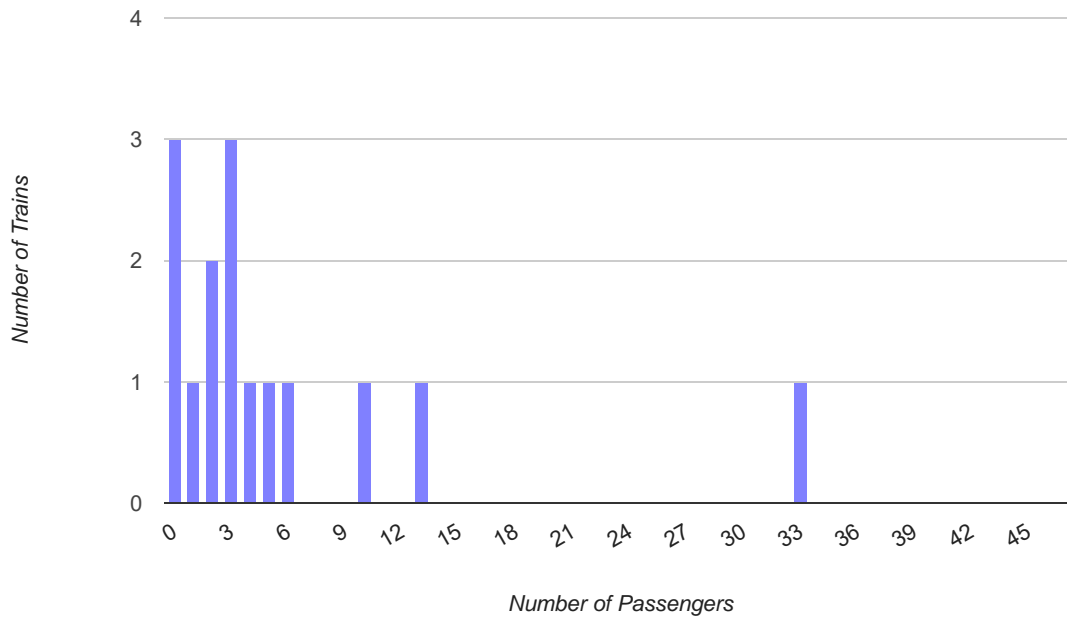

Total number of dates: 34

Total number of scheduled trains: 272

<b>Passenger Counts</b>	<b>Train Times:</b>								
<b>Sorted by Day of Weekend</b>	<b>1200</b>	<b>1230</b>	<b>1300</b>	<b>1330</b>	<b>1400</b>	<b>1430</b>	<b>1500</b>	<b>1530</b>	<b>Totals</b>
Saturday - Total Passengers	190	149	102	114	117	78	78	85	913
Sunday - Total Passengers	198	137	134	85	77	87	70	75	863
Holiday - Total Passengers	34	19	10	13	18	7	9	1	111
Saturday Averages	12.7	9.9	6.8	7.6	7.8	5.2	5.2	5.7	60.9
Sunday Averages	13.2	9.1	8.9	5.7	5.1	5.8	4.7	5.0	57.5
Holiday Averages	8.5	4.8	2.5	3.2	4.5	1.8	2.2	0.2	27.8
Saturday - Zero Passenger Runs	3	0	2	2	1	3	5	3	19
Sunday - Zero Passenger Runs	1	1	1	1	5	2	6	8	25
Holiday - Zero Passenger Runs	1	0	2	2	2	3	2	3	15

**Passengers by Train Time (year to date)**

**Average Passengers by Train Time (year to date)**

Number of Zero Passenger Trains by Train Time (year to date)

**Passengers on all 1500 Trains**

**Passengers on all 1530 Trains**

**Passengers on Saturday 1200 Trains**

**Passengers on Saturday 1230 Trains**

**Passengers on Saturday 1500 Trains**

**Passengers on Saturday 1530 Trains**

**Passengers on Sunday 1200 Trains**

**Passengers on Sunday 1230 Trains**

**Passengers on Sunday 1400 Trains**

**Passengers on Sunday 1430 Trains**

**Passengers on Sunday 1500 Trains**

**Passengers on Sunday 1530 Trains**