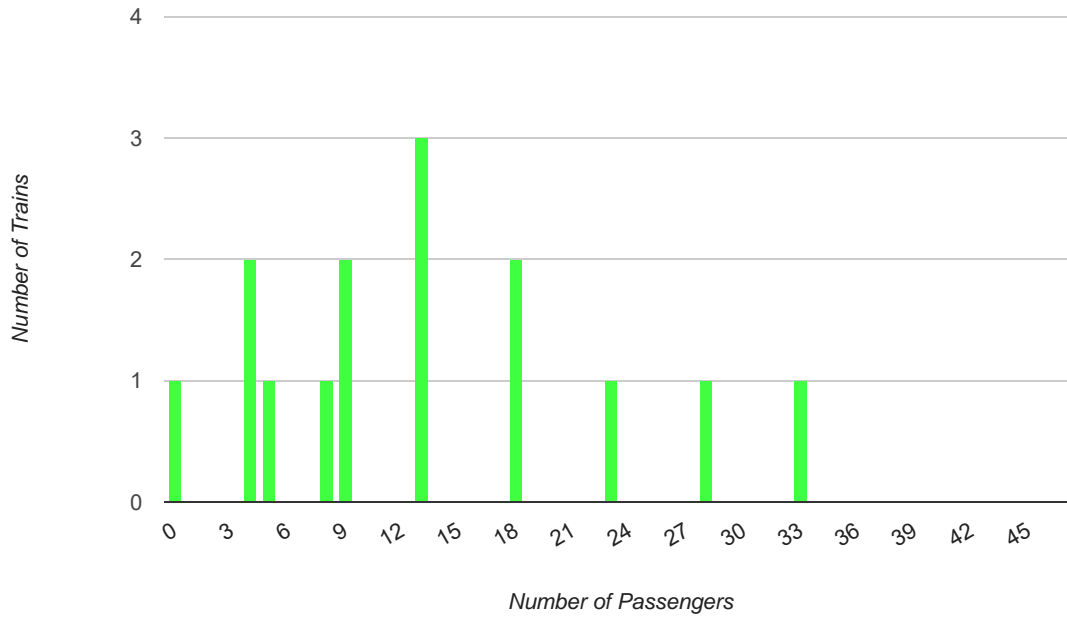

Total number of dates: 34

Total number of scheduled trains: 272

<b>Passenger Counts</b>	<b>Train Times:</b>								
<b>Sorted by Day of Weekend</b>	<b>1200</b>	<b>1230</b>	<b>1300</b>	<b>1330</b>	<b>1400</b>	<b>1430</b>	<b>1500</b>	<b>1530</b>	<b>Totals</b>
Saturday - Total Passengers	190	149	102	114	117	78	78	85	913
Sunday - Total Passengers	198	137	134	85	77	87	70	75	863
Holiday - Total Passengers	34	19	10	13	18	7	9	1	111
Saturday Averages	12.7	9.9	6.8	7.6	7.8	5.2	5.2	5.7	60.9
Sunday Averages	13.2	9.1	8.9	5.7	5.1	5.8	4.7	5.0	57.5
Holiday Averages	8.5	4.8	2.5	3.2	4.5	1.8	2.2	0.2	27.8
Saturday - Zero Passenger Runs	3	0	2	2	1	3	5	3	19
Sunday - Zero Passenger Runs	1	1	1	1	5	2	6	8	25
Holiday - Zero Passenger Runs	1	0	2	2	2	3	2	3	15

**Passengers by Train Time (year to date)**

**Average Passengers by Train Time (year to date)**

Number of Zero Passenger Trains by Train Time (year to date)

**Passengers on all 1500 Trains**

**Passengers on all 1530 Trains**

**Passengers on Saturday 1200 Trains**

**Passengers on Saturday 1230 Trains**

**Passengers on Saturday 1500 Trains**

**Passengers on Saturday 1530 Trains**

**Passengers on Sunday 1200 Trains**

**Passengers on Sunday 1230 Trains**

**Passengers on Sunday 1400 Trains**

**Passengers on Sunday 1430 Trains**

**Passengers on Sunday 1500 Trains**

**Passengers on Sunday 1530 Trains**