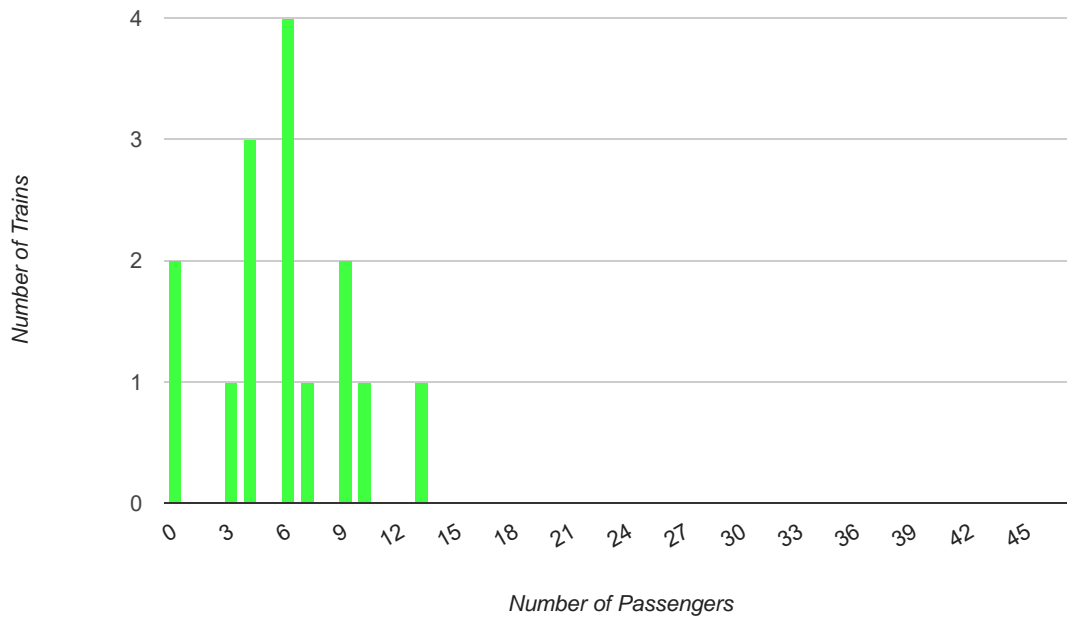

Total number of dates: 34

Total number of scheduled trains: 272

<b>Passenger Counts</b>	<b>Train Times:</b>								
<b>Sorted by Day of Weekend</b>	<b>1200</b>	<b>1230</b>	<b>1300</b>	<b>1330</b>	<b>1400</b>	<b>1430</b>	<b>1500</b>	<b>1530</b>	<b>Totals</b>
Saturday - Total Passengers	190	149	102	114	117	78	78	85	913
Sunday - Total Passengers	198	137	134	85	77	87	70	75	863
Holiday - Total Passengers	34	19	10	13	18	7	9	1	111
Saturday Averages	12.7	9.9	6.8	7.6	7.8	5.2	5.2	5.7	60.9
Sunday Averages	13.2	9.1	8.9	5.7	5.1	5.8	4.7	5.0	57.5
Holiday Averages	8.5	4.8	2.5	3.2	4.5	1.8	2.2	0.2	27.8
Saturday - Zero Passenger Runs	3	0	2	2	1	3	5	3	19
Sunday - Zero Passenger Runs	1	1	1	1	5	2	6	8	25
Holiday - Zero Passenger Runs	1	0	2	2	2	3	2	3	15

**Passengers by Train Time (year to date)**

**Average Passengers by Train Time (year to date)**

Number of Zero Passenger Trains by Train Time (year to date)

**Passengers on all 1500 Trains**

**Passengers on all 1530 Trains**

**Passengers on Saturday 1200 Trains**

**Passengers on Saturday 1230 Trains**

**Passengers on Saturday 1500 Trains**

**Passengers on Saturday 1530 Trains**

**Passengers on Sunday 1200 Trains**

**Passengers on Sunday 1230 Trains**

**Passengers on Sunday 1400 Trains**

**Passengers on Sunday 1430 Trains**

**Passengers on Sunday 1500 Trains**

**Passengers on Sunday 1530 Trains**