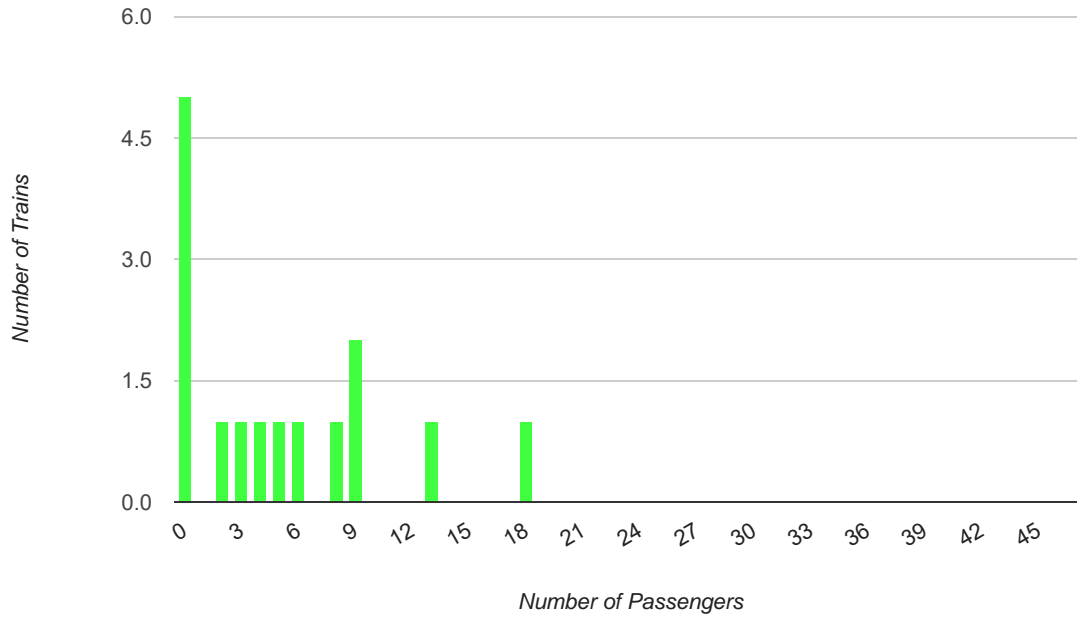

Total number of dates: 34

Total number of scheduled trains: 272

<b>Passenger Counts</b>	<b>Train Times:</b>								
<b>Sorted by Day of Weekend</b>	<b>1200</b>	<b>1230</b>	<b>1300</b>	<b>1330</b>	<b>1400</b>	<b>1430</b>	<b>1500</b>	<b>1530</b>	<b>Totals</b>
Saturday - Total Passengers	190	149	102	114	117	78	78	85	913
Sunday - Total Passengers	198	137	134	85	77	87	70	75	863
Holiday - Total Passengers	34	19	10	13	18	7	9	1	111
Saturday Averages	12.7	9.9	6.8	7.6	7.8	5.2	5.2	5.7	60.9
Sunday Averages	13.2	9.1	8.9	5.7	5.1	5.8	4.7	5.0	57.5
Holiday Averages	8.5	4.8	2.5	3.2	4.5	1.8	2.2	0.2	27.8
Saturday - Zero Passenger Runs	3	0	2	2	1	3	5	3	19
Sunday - Zero Passenger Runs	1	1	1	1	5	2	6	8	25
Holiday - Zero Passenger Runs	1	0	2	2	2	3	2	3	15

**Passengers by Train Time (year to date)**

**Average Passengers by Train Time (year to date)**

Number of Zero Passenger Trains by Train Time (year to date)

**Passengers on all 1500 Trains**

**Passengers on all 1530 Trains**

**Passengers on Saturday 1200 Trains**

**Passengers on Saturday 1230 Trains**

**Passengers on Saturday 1500 Trains**

**Passengers on Saturday 1530 Trains**

**Passengers on Sunday 1200 Trains**

**Passengers on Sunday 1230 Trains**

**Passengers on Sunday 1400 Trains**

**Passengers on Sunday 1430 Trains**

**Passengers on Sunday 1500 Trains**

**Passengers on Sunday 1530 Trains**