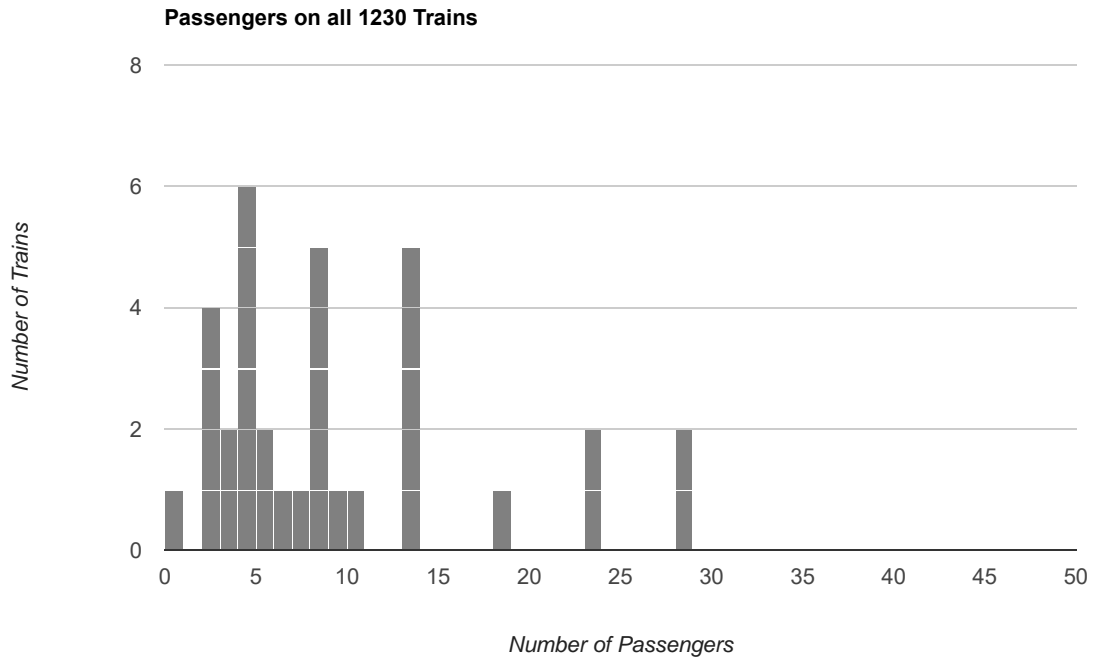

Total number of dates: 34

Total number of scheduled trains: 272

<b>Passenger Counts</b>	<b>Train Times:</b>								
<b>Sorted by Day of Weekend</b>	<b>1200</b>	<b>1230</b>	<b>1300</b>	<b>1330</b>	<b>1400</b>	<b>1430</b>	<b>1500</b>	<b>1530</b>	<b>Totals</b>
Saturday - Total Passengers	190	149	102	114	117	78	78	85	913
Sunday - Total Passengers	198	137	134	85	77	87	70	75	863
Holiday - Total Passengers	34	19	10	13	18	7	9	1	111
Saturday Averages	12.7	9.9	6.8	7.6	7.8	5.2	5.2	5.7	60.9
Sunday Averages	13.2	9.1	8.9	5.7	5.1	5.8	4.7	5.0	57.5
Holiday Averages	8.5	4.8	2.5	3.2	4.5	1.8	2.2	0.2	27.8
Saturday - Zero Passenger Runs	3	0	2	2	1	3	5	3	19
Sunday - Zero Passenger Runs	1	1	1	1	5	2	6	8	25
Holiday - Zero Passenger Runs	1	0	2	2	2	3	2	3	15

**Passengers by Train Time (year to date)**

**Average Passengers by Train Time (year to date)**

Number of Zero Passenger Trains by Train Time (year to date)

**Passengers on all 1500 Trains**

**Passengers on all 1530 Trains**

**Passengers on Saturday 1200 Trains**

**Passengers on Saturday 1230 Trains**

**Passengers on Saturday 1500 Trains**

**Passengers on Saturday 1530 Trains**

**Passengers on Sunday 1200 Trains**

**Passengers on Sunday 1230 Trains**